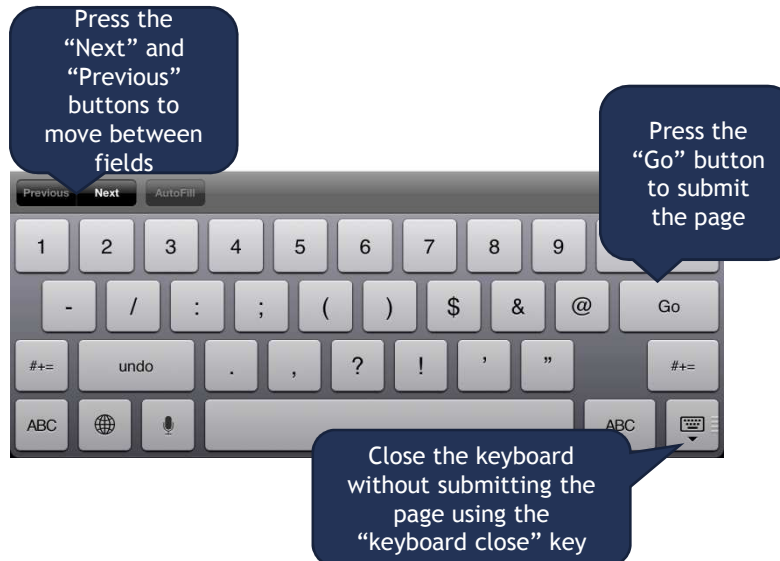

JIS Mobile Demo

(JIS 9.2 Highlights)

Lior Yaffe
R&D Manager

New Features JIS 9.2

Data Entry

New Features JIS 9.2

Menu Navigation

Press a button to select a menu option

New Features JIS 9.2

Calendar Widget

New Features JIS 9.2

Table - Scrolling

Page up and down in the table using the scroll gesture (move your finger vertically over the table).
Each scroll gesture loads a full page of data.