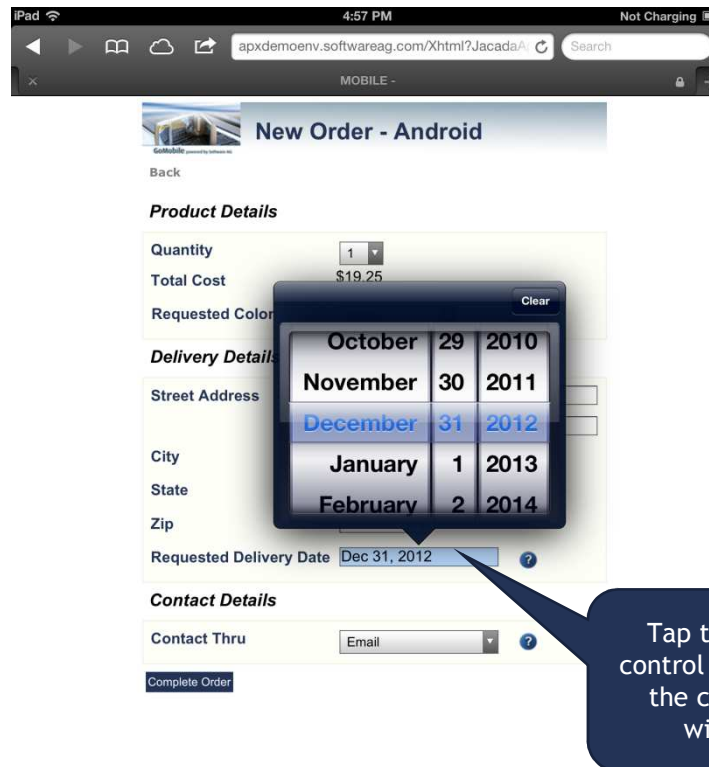

New Features JIS 9.2

Calendar Widget